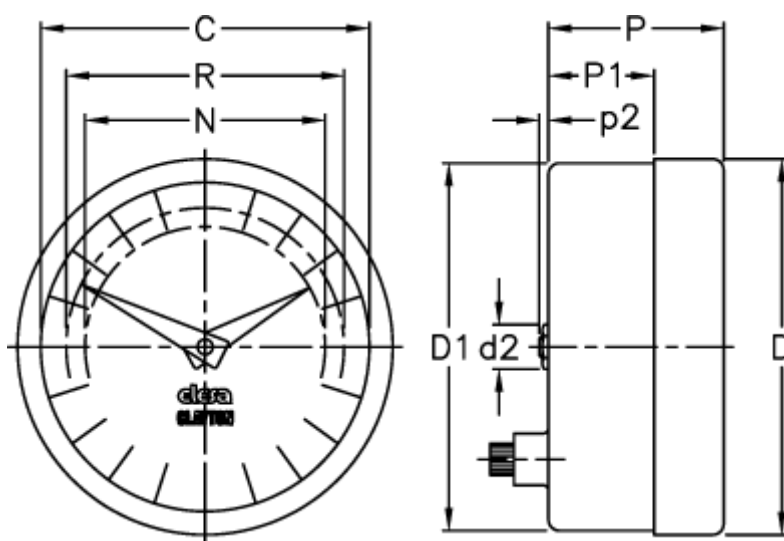

Article number: 2307025852

Description: E+G Positive drive indicator
PA05-0050-S

Measures

C = 102

R = 89

D = 112.7

D1 = 111.0

d2 = 8

N = 76

P = 32

P1 = 18.8

p2 = 1.0